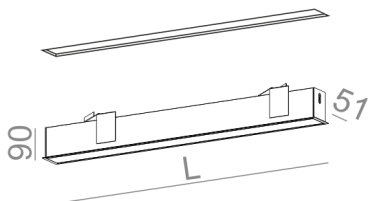

SET RAW mini LED recessed

SET RAW mini LED wpuszczany

Category: recessed

Power dependent on version

Light source: LED, integrated

Dimming options: DALI, switchDIM, AQsmart

Integrated light source

Gear included.

AVAILABLE LUMINAIRE LENGTH:

58 cm
72 cm
87 cm
101 cm
115 cm
143 cm
171 cm
199 cm

Tolerance for dimensions

Warranty period 5 years

AVAILABLE FINISHES:

MATT

alu matt	-01	black matt	-02
white matt	-03	anthracite structure	-18
gold structure	-19		