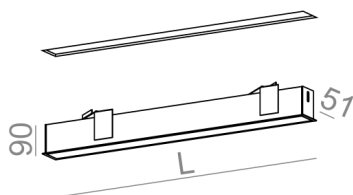

GLOSS

black gloss	-22	white gloss	-23

Tolerance for dimensions ± 1 mm

Warranty period 5 years