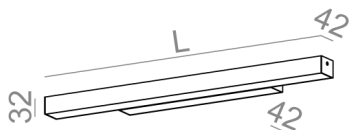

GLOSS

black gloss	-22	white gloss	-23

Tolerance for dimensions ± 1 mm

Warranty period 5 years