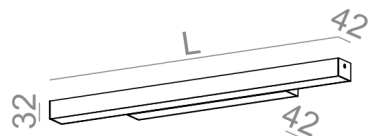

AVAILABLE LUMINAIRE LENGTH:

58 cm
72 cm
87 cm
101 cm
115 cm
143 cm
171 cm
199 cm

Tolerance for dimensions

Warranty period 5 years

AVAILABLE FINISHES:

MATT

alu matt	-01	black matt	-02
white matt	-03	anthracite structure	-18
gold structure	-19		