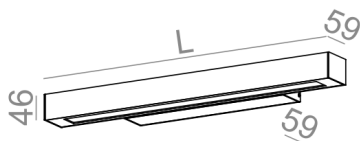

Integrated light source

Gear included.

AVAILABLE FINISHES:

MATT GLOSS

AVAILABLE VERSIONS:

L927	Low power - Low power	2700K	CRI>90
M927	Medium power - Medium power	2700K	CRI>90
L930	Low power - Low power	3000K	CRI>90
M930	Medium power - Medium power	3000K	CRI>90
L940	Low power - Low power	4000K	CRI>90
M940	Medium power - Medium power	4000K	CRI>90

AVAILABLE LUMINAIRE LENGTH:

57 cm
86 cm
114 cm
142 cm
170 cm
198 cm

Tolerance for dimensions

Warranty period 5 years

AVAILABLE FINISHES:

MATT

alu matt	-01	black matt	-02
white matt	-03	anthracite structure	-18
gold structure	-19		