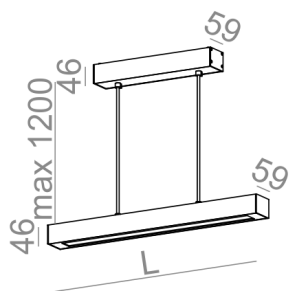

AVAILABLE LUMINAIRE LENGTH:

| |
|--------|
| 57 cm |
| 86 cm |
| 114 cm |
| 142 cm |
| 170 cm |
| 198 cm |

Tolerance for dimensions

Warranty period 5 years

AVAILABLE FINISHES:

MATT

| | | | |
|----------------|-----|----------------------|-----|
| alu matt | -01 | black matt | -02 |
| white matt | -03 | anthracite structure | -18 |
| gold structure | -19 | | |