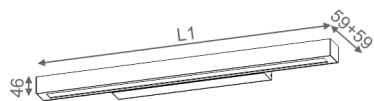

Dimming options: DALI, switchDIM

Light source not included

Electronic ballast included.

AVAILABLE FINISHES:

MATT GLOSS

AVAILABLE LUMINAIRE LENGTH:

60 cm

90 cm

120 cm

150 cm

AVAILABLE FINISHES:

MATT

alu matt	-01	black matt	-02
white matt	-03	anthracite structure	-18
gold structure	-19		

GLOSS

black gloss	-22	white gloss	-23
-------------	-----	-------------	-----

Tolerance for dimensions