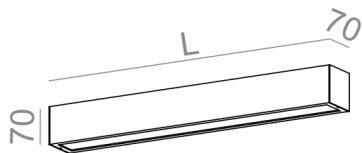

SET ALULINE LED wall

SET ALULINE LED kinkiet

Category: wall

Power dependent on version

Light source: LED, integrated

Dimming options: DALI, switchDIM, AQsmart

Integrated light source

Gear included.

AVAILABLE LUMINAIRE LENGTH:

58 cm
87 cm
115 cm
143 cm
171 cm
199 cm

Tolerance for dimensions

Warranty period 5 years

AVAILABLE FINISHES:

MATT

alu matt	-01	black matt	-02
white matt	-03	anthracite structure	-18
gold structure	-19		