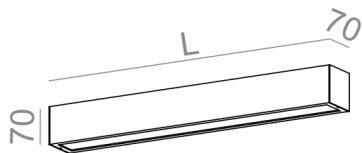

Last update on 2018-03-11 20:45. More details available at <https://www.aqform.com/en/SA0012>

SET ALULINE LED wall

SET ALULINE LED kinkiet

Category: wall

Power dependent on version

Light source: LED, integrated

Dimming options: DALI, switchDIM, AQsmart

Integrated light source

Gear included.

AVAILABLE FINISHES:

GLOSS STRUCTURE ADDITIONAL

AVAILABLE VERSIONS:

L927	Low power - Low power	2700K	CRI>90
M927	Medium power - Medium power	2700K	CRI>90
L930	Low power - Low power	3000K	CRI>90
M930	Medium power - Medium power	3000K	CRI>90
L940	Low power - Low power	4000K	CRI>90
M940	Medium power - Medium power	4000K	CRI>90

AVAILABLE LUMINAIRE LENGTH:

58 cm
87 cm
115 cm
143 cm
171 cm
199 cm

Tolerance for dimensions ± 1 mm

Warranty period 5 years

AVAILABLE FINISHES:

STRUCTURE

black structure	-12	white structure	-13
gold structure	-19		