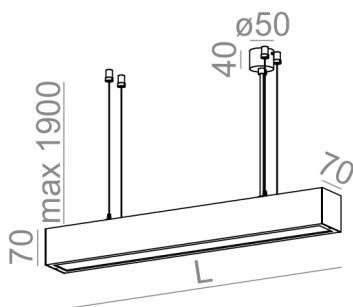

GLOSS

black gloss	-22	white gloss	-23

Tolerance for dimensions ± 1 mm

Warranty period 5 years