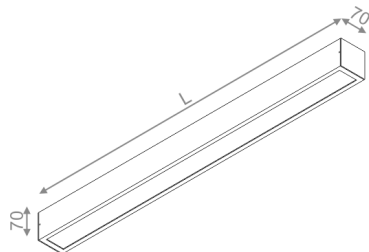

GLOSS

black gloss	-22	white gloss	-23

Tolerance for dimensions ± 1 mm

Warranty period 5 years