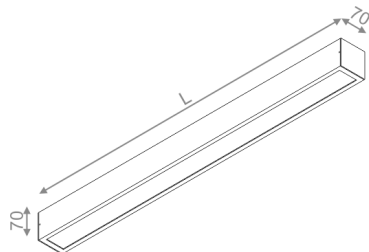

AVAILABLE LUMINAIRE LENGTH:

58 cm
87 cm
115 cm
143 cm
171 cm
199 cm

AVAILABLE FINISHES:

MATT

alu matt	-01	black matt	-02
white matt	-03	anthracite structure	-18
gold structure	-19		

GLOSS

black gloss	-22	white gloss	-23
-------------	-----	-------------	-----