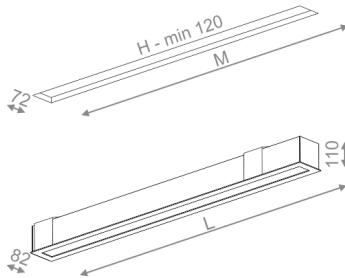

GLOSS STRUCTURE ADDITIONAL

AVAILABLE VERSIONS:

L927	Low power - Low power	2700K	CRI>90
M927	Medium power - Medium power	2700K	CRI>90
L930	Low power - Low power	3000K	CRI>90
M930	Medium power - Medium power	3000K	CRI>90
L940	Low power - Low power	4000K	CRI>90
M940	Medium power - Medium power	4000K	CRI>90

AVAILABLE LUMINAIRE LENGTH:

58 cm
87 cm
115 cm
143 cm
171 cm
199 cm

Tolerance for dimensions ± 1 mm

Warranty period 5 years

AVAILABLE FINISHES:

STRUCTURE

black structure	-12	white structure	-13
gold structure	-19		