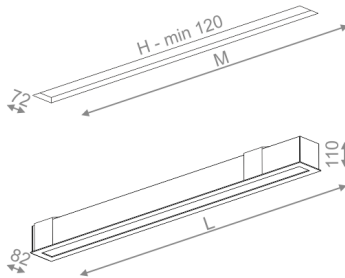

AVAILABLE LUMINAIRE LENGTH:

58 cm
87 cm
115 cm
143 cm
171 cm
199 cm

AVAILABLE FINISHES:

MATT

alu matt	-01	black matt	-02
white matt	-03	anthracite structure	-18
gold structure	-19		

GLOSS

black gloss	-22	white gloss	-23
-------------	-----	-------------	-----