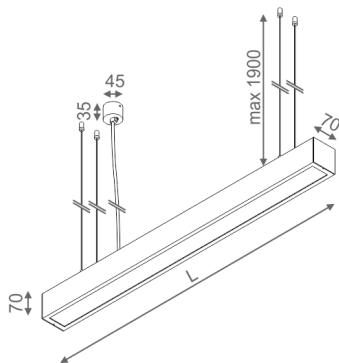

SET ALULINE FLUO suspended

SET ALULINE FLUO zwieszany

Category: suspended

Power dependent on version

Light source: TL5

Lampholder: G5

Dimming options: DALI, switchDIM

Light source not included

Electronic ballast included.

AVAILABLE FINISHES:

MATT GLOSS

Tolerance for dimensions

Warranty period 2 years

AVAILABLE LUMINAIRE LENGTH:

60 cm
90 cm
120 cm
150 cm

AVAILABLE FINISHES: