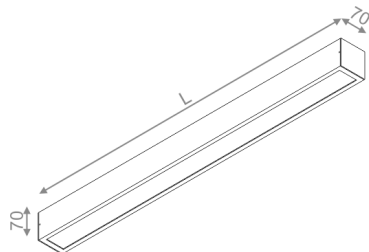

GLOSS

black gloss	-22	white gloss	-23

Tolerance for dimensions

Warranty period 2 years