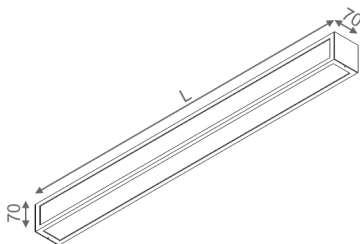

SET ALULINE 3S FLUO wall

SET ALULINE 3S FLUO kinkiet

Category: wall

Power dependent on version

Light source: TL5

Lampholder: G5

Dimming options: DALI, switchDIM

Light source not included

Electronic ballast included.

AVAILABLE FINISHES:

MATT GLOSS

AVAILABLE LUMINAIRE LENGTH:

60 cm

90 cm

120 cm

150 cm