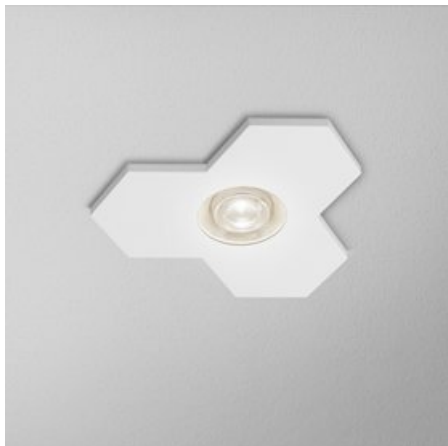

Last update on 2018-03-11 20:45. More details available at <https://www.aqform.com/en/SA0073>

SATELLITE LED 230V recessed

SATELLITE LED 230V wpuszczany

Category: recessed

Power 8W

Light source: LED, integrated

Dimming: Phase-Control

Integrated light source

Gear not required.

AVAILABLE FINISHES:

MATT GLOSS

AVAILABLE VERSIONS:

M927	Medium power - Medium power	2700K	CRI>90
M930	Medium power - Medium power	3000K	CRI>90
M940	Medium power - Medium power	4000K	CRI>90

AVAILABLE FINISHES:

MATT

alu matt	-01	black matt	-02
white matt	-03	grey	-16
copper	-17	anthracite structure	-18
gold structure	-19		

GLOSS

black gloss	-22	white gloss	-23
-------------	-----	-------------	-----