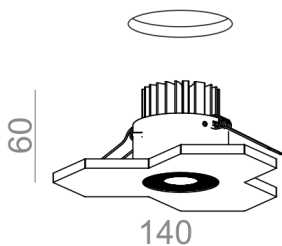

GLOSS

black gloss	-22	white gloss	-23

Tolerance for dimensions

Warranty period 5 years