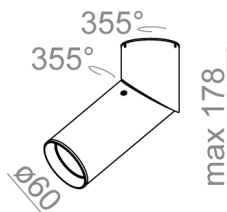

Tolerance for dimensions ± 1 mm

Warranty period 5 years