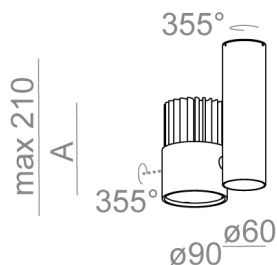

Last update on 2018-03-11 20:45. More details available at <https://www.aqform.com/en/RL1011>

ROLL simple LED spot

ROLL simple LED reflektor

Category: spotlights

Power dependent on version

Light source: LED, integrated

Integrated light source

Gear included.

AVAILABLE FINISHES:

STRUCTURE ADDITIONAL

Tolerance for dimensions $\pm 1\text{mm}$

Warranty period 5 years

AVAILABLE VERSIONS:

H930	High power - High power	3000K	CRI>90
L930	Low power - Low power	3000K	CRI>90
M930	Medium power - Medium power	3000K	CRI>90
H940	High power - High power	4000K	CRI>90
L940	Low power - Low power	4000K	CRI>90
M940	Medium power - Medium power	4000K	CRI>90