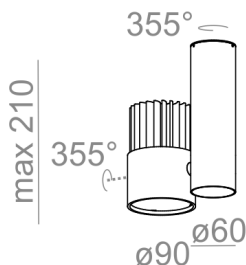

Integrated light source

Gear included.

AVAILABLE FINISHES:

MATT

AVAILABLE VERSIONS:

H927	High power - High power	2700K	CRI>90
L927	Low power - Low power	2700K	CRI>90
M927	Medium power - Medium power	2700K	CRI>90
H930	High power - High power	3000K	CRI>90
L930	Low power - Low power	3000K	CRI>90
M930	Medium power - Medium power	3000K	CRI>90
H940	High power - High power	4000K	CRI>90
L940	Low power - Low power	4000K	CRI>90
M940	Medium power - Medium power	4000K	CRI>90

AVAILABLE FINISHES:

MATT

alu matt	-01	black matt	-02
white matt	-03	grey	-16
anthracite structure	-18	gold structure	-19

Tolerance for dimensions

Warranty period 5 years