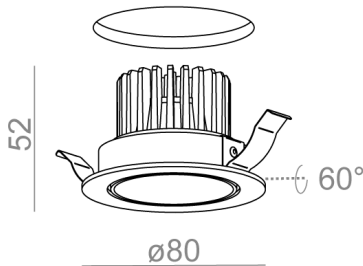

RING next 50 LED recessed

RING next 50 LED wpuszczany

Category: recessed

Light source: LED, integrated

Dimming options: DALI

Integrated light source

Gear included.

4000 K on request. SwitchDIM available on request.

ADDITIONAL

grey	-16	copper	-17
------	-----	--------	-----

Tolerance for dimensions ± 1 mm

Warranty period 5 years