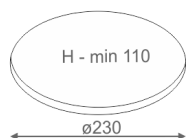

Tolerance for dimensions

Warranty period 5 years

AVAILABLE VERSIONS:

L830	Low power - Low power	3000K	CRI>80
M830	Medium power - Medium power	3000K	CRI>80
L840	Low power - Low power	4000K	CRI>80
M840	Medium power - Medium power	4000K	CRI>80

AVAILABLE FINISHES:

MATT

alu matt	-01	black matt	-02
white matt	-03	anthracite structure	-18
gold structure	-19		

GLOSS

black gloss	-22	white gloss	-23