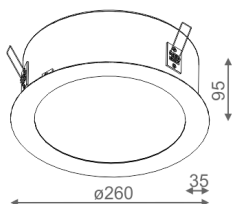

Tolerance for dimensions

Warranty period 5 years

AVAILABLE VERSIONS:

L830	Low power - Low power	3000K	CRI>80
M830	Medium power - Medium power	3000K	CRI>80
L840	Low power - Low power	4000K	CRI>80
M840	Medium power - Medium power	4000K	CRI>80

AVAILABLE FINISHES:

MATT

alu matt	-01	black matt	-02
white matt	-03	anthracite structure	-18
gold structure	-19		

GLOSS

black gloss	-22	white gloss	-23