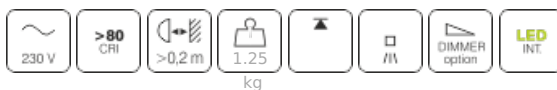

RING LED recessed

RING LED wpuszczany

Category: recessed

Power dependent on version

Light source: LED, integrated

Dimming options: Phase-Control, DALI, Switch-DIM

Integrated light source

Gear included.

AVAILABLE FINISHES:

MATT GLOSS

Tolerance for dimensions

Warranty period 5 years

AVAILABLE VERSIONS:

| | | | |
|------|-----------------------------|-------|--------|
| L830 | Low power - Low power | 3000K | CRI>80 |
| M830 | Medium power - Medium power | 3000K | CRI>80 |
| L840 | Low power - Low power | 4000K | CRI>80 |
| M840 | Medium power - Medium power | 4000K | CRI>80 |