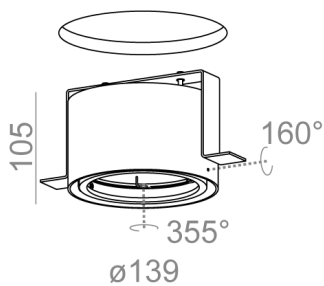

GLOSS

black gloss	-22	white gloss	-23

Tolerance for dimensions ± 1mm

Warranty period 2 years