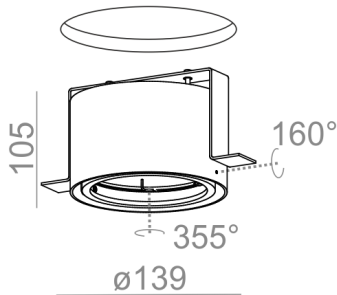

AVAILABLE FINISHES:

MATT

alu matt	-01	black matt	-02
white matt	-03	anthracite structure	-18
gold structure	-19		

MIX

mix	-06		

GLOSS

black gloss	-22	white gloss	-23

Tolerance for dimensions

Warranty period 2 years