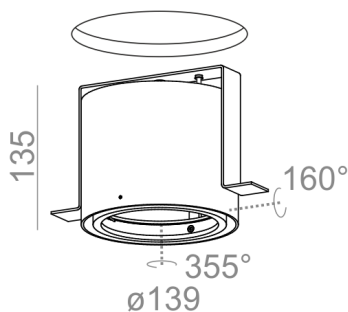

GLOSS

black gloss	-22	white gloss	-23

Tolerance for dimensions

Warranty period 2 years