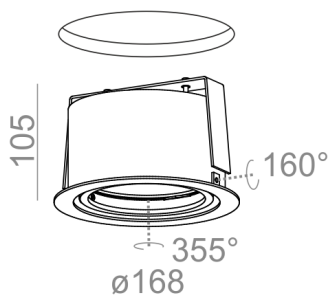

AVAILABLE FINISHES:

MATT

alu matt	-01	black matt	-02
white matt	-03	anthracite structure	-18
gold structure	-19		

MIX

mix	-06		

GLOSS

black gloss	-22	white gloss	-23

Tolerance for dimensions

Warranty period 2 years