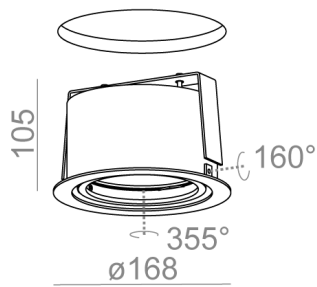

GLOSS

black gloss	-22	white gloss	-23

Tolerance for dimensions ± 1mm

Warranty period 2 years