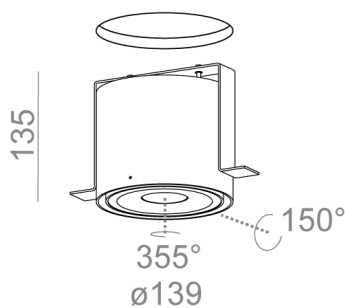

Tolerance for dimensions

Warranty period 5 years

AVAILABLE VERSIONS:

L927	Low power - Low power	2700K	CRI>90
M927	Medium power - Medium power	2700K	CRI>90
L930	Low power - Low power	3000K	CRI>90
M930	Medium power - Medium power	3000K	CRI>90
L940	Low power - Low power	4000K	CRI>90
M940	Medium power - Medium power	4000K	CRI>90

AVAILABLE FINISHES:

MATT

alu matt	-01	black matt	-02
white matt	-03	grey	-16
anthracite structure	-18	gold structure	-19

MIX

mix	-06