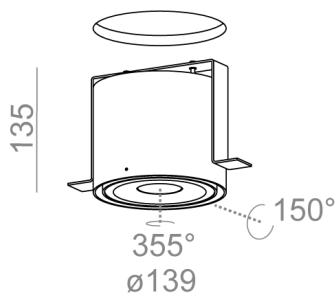

Tolerance for dimensions ± 1 mm

Warranty period 5 years

AVAILABLE VERSIONS:

L927	Low power - Low power	2700K	CRI>90
M927	Medium power - Medium power	2700K	CRI>90
L930	Low power - Low power	3000K	CRI>90
M930	Medium power - Medium power	3000K	CRI>90
L940	Low power - Low power	4000K	CRI>90
M940	Medium power - Medium power	4000K	CRI>90

AVAILABLE FINISHES:

MIX			
mix	-06		
STRUCTURE			
black structure	-12	white structure	-13
gold structure	-19		
ADDITIONAL			
grey	-16	copper	-17