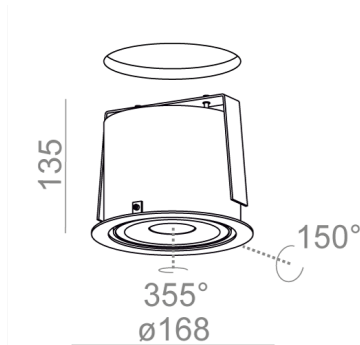

RING 111 QRLED recessed

RING 111 QRLED wpuszczany

Category: recessed

Power dependent on version

Light source: LED, integrated

Dimming options: Phase-Control, DALI, switchDIM

Integrated light source

Gear included.

AVAILABLE FINISHES:

MATT MIX

Tolerance for dimensions

Warranty period 5 years

AVAILABLE VERSIONS:

L927	Low power - Low power	2700K	CRI>90
M927	Medium power - Medium power	2700K	CRI>90
L930	Low power - Low power	3000K	CRI>90
M930	Medium power - Medium power	3000K	CRI>90
L940	Low power - Low power	4000K	CRI>90
M940	Medium power - Medium power	4000K	CRI>90