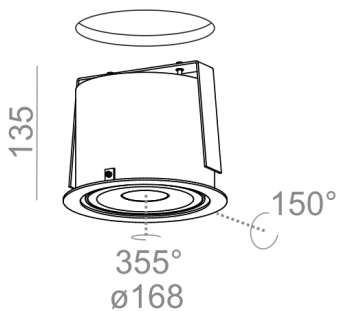

Tolerance for dimensions ± 1 mm

Warranty period 5 years

AVAILABLE VERSIONS:

H927	High power - High power	2700K	CRI>90
M927	Medium power - Medium power	2700K	CRI>90
H930	High power - High power	3000K	CRI>90
M930	Medium power - Medium power	3000K	CRI>90
H940	High power - High power	4000K	CRI>90
M940	Medium power - Medium power	4000K	CRI>90

AVAILABLE FINISHES:

MIX

mix	-06

STRUCTURE

black structure	-12	white structure	-13
gold structure	-19		

ADDITIONAL

grey	-16	copper	-17