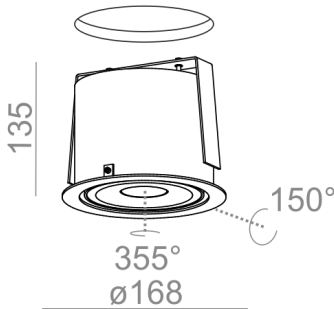

RING 111 QRLED 230V recessed

RING 111 QRLED 230V wpuszczany

Category: recessed

Power dependent on version

Light source: LED, integrated

Dimming: Phase-Control

Integrated light source

Gear not required.

AVAILABLE FINISHES:

MATT MIX

Tolerance for dimensions

Warranty period 5 years

AVAILABLE VERSIONS:

H927	High power - High power	2700K	CRI>90
M927	Medium power - Medium power	2700K	CRI>90
H930	High power - High power	3000K	CRI>90
M930	Medium power - Medium power	3000K	CRI>90
H940	High power - High power	4000K	CRI>90
M940	Medium power - Medium power	4000K	CRI>90