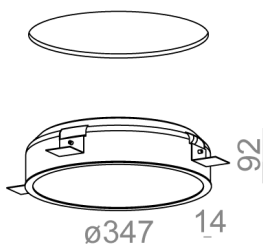

ADDITIONAL

grey	-16	copper	-17

Tolerance for dimensions ± 1 mm

Warranty period 5 years