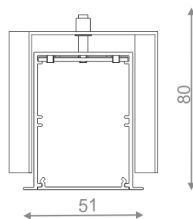

RAW mini LED recessed

RAW mini LED wpuszczany

Category: systems

Power dependent on version

Light source: LED, integrated

Dimming options: DALI, switchDIM

Integrated light source

Gear included.

The minimum length of the system: 580mm.

AVAILABLE FINISHES:

GLOSS STRUCTURE ADDITIONAL

H - min 110

Tolerance for dimensions ± 1 mm

Warranty period 5 years

AVAILABLE VERSIONS:

L927	Low power - Low power	2700K	CRI>90
M927	Medium power - Medium power	2700K	CRI>90
L930	Low power - Low power	3000K	CRI>90
M930	Medium power - Medium power	3000K	CRI>90
L940	Low power - Low power	4000K	CRI>90
M940	Medium power - Medium power	4000K	CRI>90