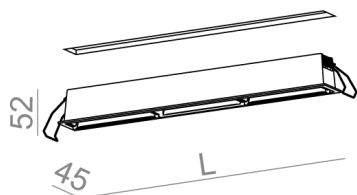

ADDITIONAL

grey	-16	copper	-17

Tolerance for dimensions ± 1 mm

Warranty period 5 years