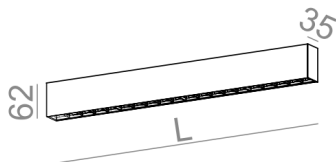

AVAILABLE LUMINAIRE LENGTH:

27 cm
54 cm
80 cm
107 cm

AVAILABLE FINISHES:

MATT

alu matt	-01	black matt	-02
white matt	-03	anthracite structure	-18
gold structure	-19		

GLOSS

black gloss	-22	white gloss	-23
-------------	-----	-------------	-----