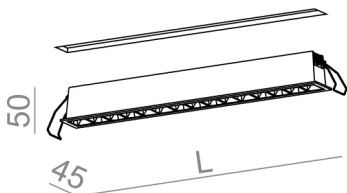

### RAFTER points LED trim wpuszczany

Category: recessed

Light source: LED, integrated

Dimming options: dependent on version

Integrated light source

Gear included.

#### AVAILABLE LUMINAIRE LENGTH:

5 cm
8 cm
15 cm
28 cm
41 cm

Tolerance for dimensions  $\pm 1$ mm

Warranty period 5 years