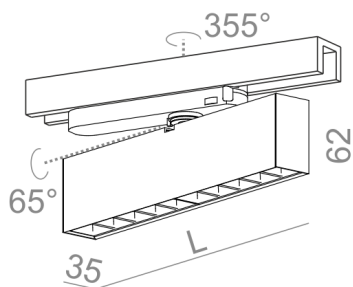

AVAILABLE LUMINAIRE LENGTH:

27 cm

40 cm

Tolerance for dimensions

Warranty period 5 years

AVAILABLE FINISHES:

MATT

alu matt	-01	black matt	-02
white matt	-03	anthracite structure	-18
gold structure	-19		