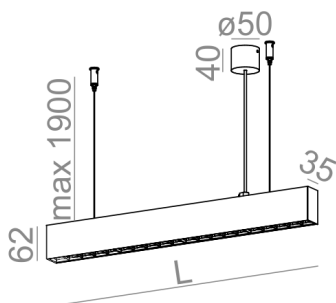

AVAILABLE LUMINAIRE LENGTH:

54 cm
80 cm
107 cm

Tolerance for dimensions

Warranty period 5 years

AVAILABLE FINISHES:

MATT

alu matt	-01	black matt	-02
white matt	-03	anthracite structure	-18
gold structure	-19		