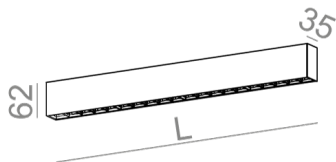

GLOSS

black gloss	-22	white gloss	-23

Tolerance for dimensions

Warranty period 5 years