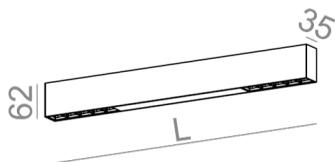

AVAILABLE LUMINAIRE LENGTH:

54 cm
94 cm
133 cm
173 cm
213 cm

AVAILABLE FINISHES:

MATT

alu matt	-01	black matt	-02
white matt	-03	anthracite structure	-18
gold structure	-19		

GLOSS

black gloss	-22	white gloss	-23
-------------	-----	-------------	-----