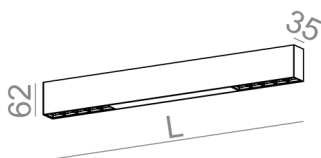

GLOSS

black gloss	-22	white gloss	-23

Tolerance for dimensions ± 1 mm

Warranty period 5 years