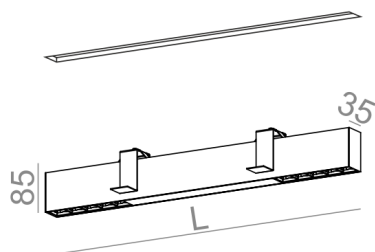

AVAILABLE LUMINAIRE LENGTH:

54 cm
94 cm
133 cm
173 cm
213 cm

Tolerance for dimensions

Warranty period 5 years

AVAILABLE FINISHES:

MATT

alu matt	-01	black matt	-02
white matt	-03	anthracite structure	-18
gold structure	-19		