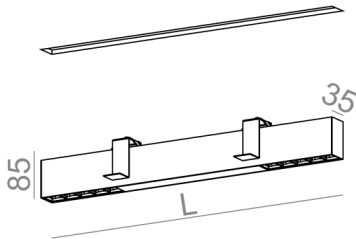

Tolerance for dimensions ± 1 mm

Warranty period 5 years

AVAILABLE LUMINAIRE LENGTH:

54 cm
94 cm
133 cm
173 cm
213 cm

AVAILABLE FINISHES:

STRUCTURE

black structure	-12	white structure	-13
gold structure	-19		