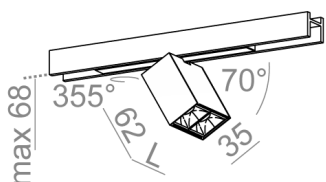

AVAILABLE FINISHES:

STRUCTURE

AVAILABLE VERSIONS:

M927	Medium power - Medium power	2700K	CRI>90
M930	Medium power - Medium power	3000K	CRI>90
M940	Medium power - Medium power	4000K	CRI>90

AVAILABLE LUMINAIRE LENGTH:

6 cm
14 cm

AVAILABLE FINISHES:

STRUCTURE

black structure	-12	white structure	-13
-----------------	-----	-----------------	-----

Tolerance for dimensions ± 1 mm

Warranty period 5 years