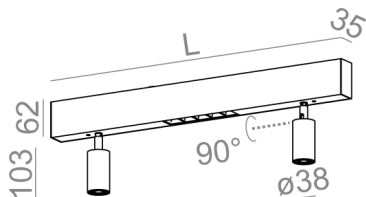

Integrated light source

Gear included.

DALI/SwitchDIM versions are available only for select luminaire lengths.

AVAILABLE FINISHES:

STRUCTURE ADDITIONAL

AVAILABLE VERSIONS:

M927	Medium power - Medium power	2700K	CRI>90
M930	Medium power - Medium power	3000K	CRI>90
M940	Medium power - Medium power	4000K	CRI>90

AVAILABLE LUMINAIRE LENGTH:

57 cm
94 cm
133 cm
136 cm

AVAILABLE FINISHES:

STRUCTURE

black structure	-12	white structure	-13
gold structure	-19		

ADDITIONAL

grey	-16	copper	-17
------	-----	--------	-----

Tolerance for dimensions ± 1 mm