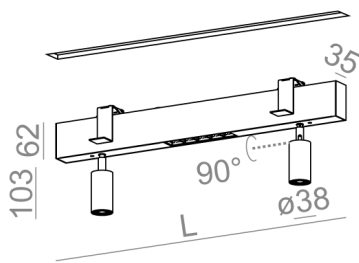

AVAILABLE FINISHES:

STRUCTURE ADDITIONAL

AVAILABLE VERSIONS:

M927	Medium power - Medium power	2700K	CRI>90
M930	Medium power - Medium power	3000K	CRI>90
M940	Medium power - Medium power	4000K	CRI>90

AVAILABLE LUMINAIRE LENGTH:

57 cm
94 cm
133 cm
136 cm

Tolerance for dimensions ± 1 mm

Warranty period 5 years

AVAILABLE FINISHES:

STRUCTURE

black structure	-12	white structure	-13
gold structure	-19		

ADDITIONAL

grey	-16	copper	-17
------	-----	--------	-----