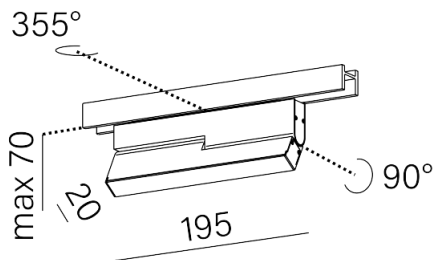

Last update on 2018-03-11 20:45. More details available at <https://www.aqform.com/en/RA0217>

RAFTER mini move LED multitrack

RAFTER mini move LED multitrack

Category: multitrack

Light source: LED, integrated