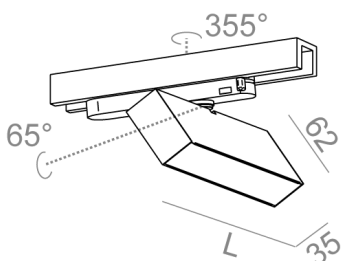

29 cm
43 cm

AVAILABLE FINISHES:

STRUCTURE

black structure -12 white structure -13

gold structure -19

ADDITIONAL

grey -16 copper -17

Tolerance for dimensions ± 1 mm