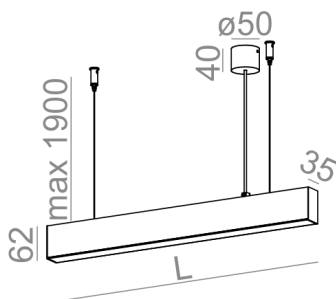

AVAILABLE FINISHES:

MATT GLOSS

Tolerance for dimensions

Warranty period 5 years

AVAILABLE VERSIONS:

H927	High power - High power	2700K	CRI>90
L927	Low power - Low power	2700K	CRI>90
M927	Medium power - Medium power	2700K	CRI>90
H930	High power - High power	3000K	CRI>90
L930	Low power - Low power	3000K	CRI>90
M930	Medium power - Medium power	3000K	CRI>90
H940	High power - High power	4000K	CRI>90
L940	Low power - Low power	4000K	CRI>90
M940	Medium power - Medium power	4000K	CRI>90

AVAILABLE LUMINAIRE LENGTH:

57 cm
86 cm
114 cm
142 cm
170 cm
198 cm

AVAILABLE FINISHES:

MATT

alu matt	-01	black matt	-02
white matt	-03	anthracite structure	-18
gold structure	-19		

GLOSS

black gloss	-22	white gloss	-23
-------------	-----	-------------	-----