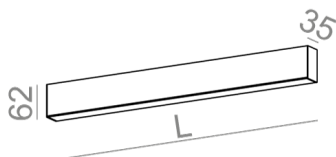

GLOSS

black gloss	-22	white gloss	-23

Tolerance for dimensions

Warranty period 5 years