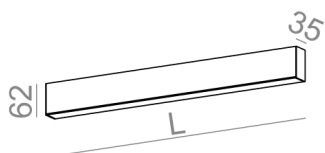

GLOSS

black gloss	-22	white gloss	-23

Tolerance for dimensions ± 1 mm

Warranty period 5 years