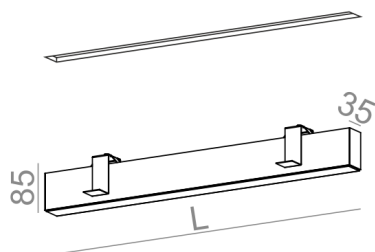

#### AVAILABLE LUMINAIRE LENGTH:

57 cm
86 cm
114 cm
142 cm
170 cm
198 cm

Tolerance for dimensions

Warranty period 5 years