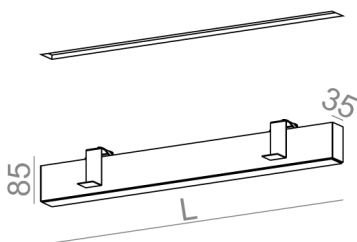

AVAILABLE LUMINAIRE LENGTH:

57 cm
86 cm
114 cm
142 cm
170 cm
198 cm

Tolerance for dimensions ± 1 mm

Warranty period 5 years

AVAILABLE FINISHES:

NATURAL

natural aluminium	-11
-------------------	-----