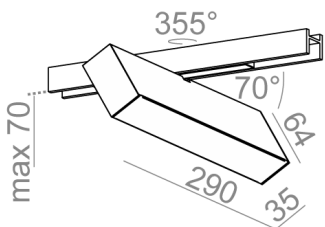

AVAILABLE FINISHES:

STRUCTURE

black structure	-12	white structure	-13

Tolerance for dimensions ± 1 mm

Warranty period 5 years