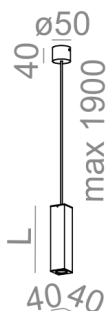

AVAILABLE VERSIONS:

M927	Medium power - Medium power	2700K	CRI>90
M930	Medium power - Medium power	3000K	CRI>90
M940	Medium power - Medium power	4000K	CRI>90

AVAILABLE LUMINAIRE LENGTH:

17 cm
25 cm
37 cm
50 cm

AVAILABLE FINISHES:

MATT

alu matt	-01	black matt	-02
white matt	-03	anthracite structure	-18
gold structure	-19		

MIX

mix	-06		

GLOSS

black gloss	-22	white gloss	-23

Tolerance for dimensions

Warranty period 5 years