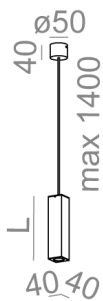

Tolerance for dimensions ± 1 mm

Warranty period 5 years