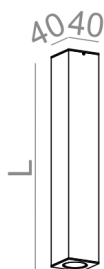

AVAILABLE LUMINAIRE LENGTH:

17 cm
25 cm
37 cm
50 cm

AVAILABLE FINISHES:

MATT

alu matt	-01	black matt	-02
white matt	-03	anthracite structure	-18
gold structure	-19		

MIX

mix	-06		
-----	-----	--	--

GLOSS

black gloss	-22	white gloss	-23
-------------	-----	-------------	-----

Tolerance for dimensions

Warranty period 5 years