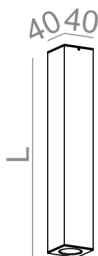

Gear included.

AVAILABLE FINISHES:

MIX GLOSS STRUCTURE ADDITIONAL

AVAILABLE VERSIONS:

| | | | |
|------|-----------------------------|-------|--------|
| M927 | Medium power - Medium power | 2700K | CRI>90 |
| M930 | Medium power - Medium power | 3000K | CRI>90 |
| M940 | Medium power - Medium power | 4000K | CRI>90 |

AVAILABLE LUMINAIRE LENGTH:

| |
|-------|
| 17 cm |
| 25 cm |
| 37 cm |
| 50 cm |

Tolerance for dimensions ± 1 mm

Warranty period 5 years

AVAILABLE FINISHES:

MIX

| | |
|-----|-----|
| mix | -06 |
|-----|-----|