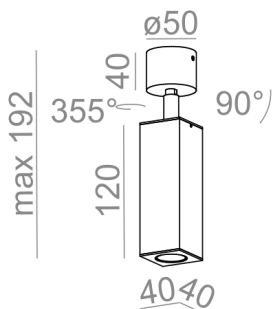

AVAILABLE VERSIONS:

M927	Medium power - Medium power	2700K	CRI>90
M930	Medium power - Medium power	3000K	CRI>90
M940	Medium power - Medium power	4000K	CRI>90

AVAILABLE FINISHES:

MATT

alu matt	-01	black matt	-02
white matt	-03	anthracite structure	-18
gold structure	-19		

MIX

mix	-06		

GLOSS

black gloss	-22	white gloss	-23

Tolerance for dimensions

Warranty period 5 years