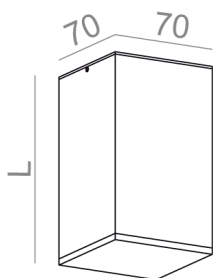

Tolerance for dimensions

Warranty period 5 years

AVAILABLE VERSIONS:

M927	Medium power - Medium power	2700K	CRI>90
M930	Medium power - Medium power	3000K	CRI>90
M940	Medium power - Medium power	4000K	CRI>90

AVAILABLE LUMINAIRE LENGTH:

12 cm
17 cm
25 cm
50 cm

AVAILABLE FINISHES:

MATT

alu matt	-01	black matt	-02
white matt	-03	anthracite structure	-18
gold structure	-19		

GLOSS

black gloss	-22	white gloss	-23