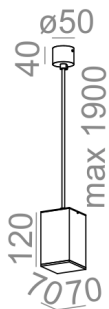

QUPET 12 LED 230V suspended

QUPET 12 LED 230V zwieszany

Category: suspended

Power 8W

Light source: LED, integrated

Dimming: Phase-Control

Integrated light source

Gear not required.

AVAILABLE FINISHES:

MATT GLOSS

AVAILABLE VERSIONS:

M927	Medium power - Medium power	2700K	CRI>90
M930	Medium power - Medium power	3000K	CRI>90
M940	Medium power - Medium power	4000K	CRI>90

AVAILABLE FINISHES:

MATT

alu matt	-01	black matt	-02
white matt	-03	anthracite structure	-18
gold structure	-19		

GLOSS

black gloss	-22	white gloss	-23
-------------	-----	-------------	-----

Tolerance for dimensions

Warranty period 5 years