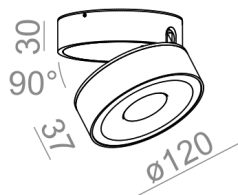

MIX

mix	-06

Tolerance for dimensions

Warranty period 5 years