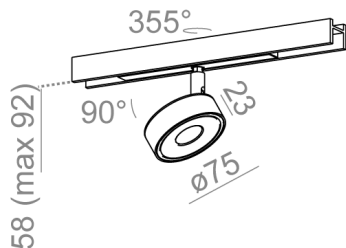

AVAILABLE FINISHES:

STRUCTURE

black structure	-12	white structure	-13

Tolerance for dimensions ± 1 mm

Warranty period 5 years