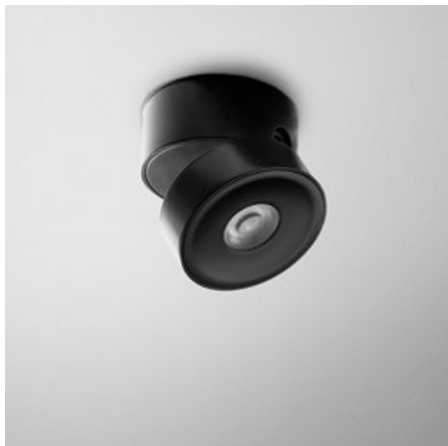

## QRLED mini move lens 230V spot

### QRLED mini move lens 230V reflektor

Category: spotlights

Power dependent on version

Light source: LED, integrated

Dimming: Phase-Control

Integrated light source

Gear not required.